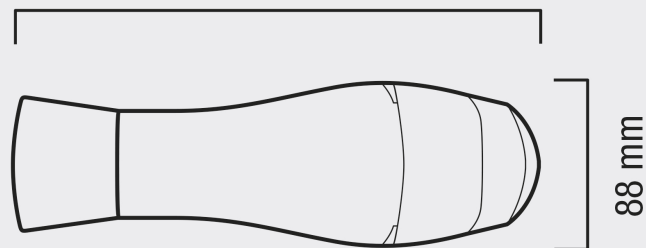

Mod. 561.19

EXCEL 1800

THE ULTRA-LIGHT HAIRDRYER WITH WALL
HOLDER

1800 W

260 mm

88 mm

240 mm