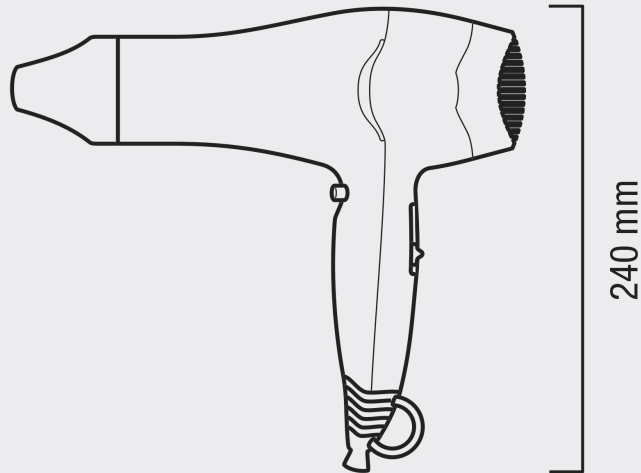

Mod. 561.19

EXCEL 1800

THE ULTRA-LIGHT HAIRDRYER WITH WALL
HOLDER

1800 W

260 mm

88 mm

240 mm