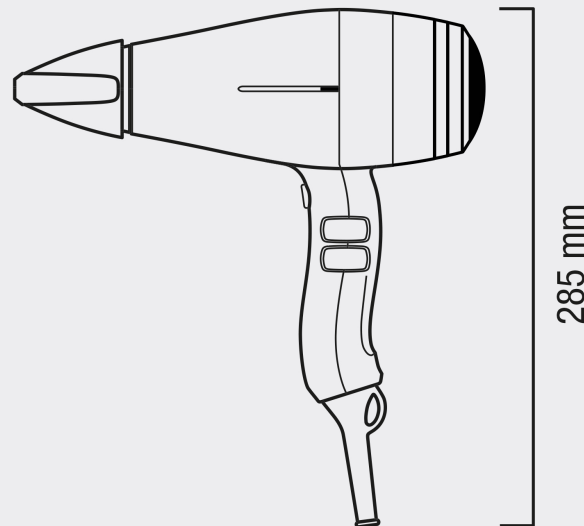

VA 8612 RB

PERFORMANCE ROYAL BLUE

THE ULTRA-SILENT, HIGH PERFORMANCE
PROFESSIONAL HAIRDRYER

2400 W

255 mm

89 mm

285 mm