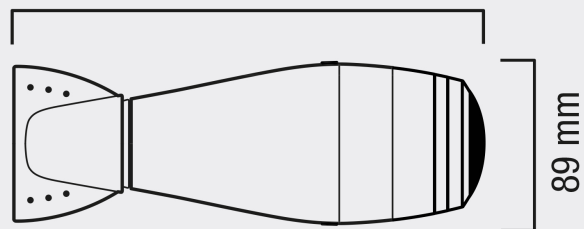

VA 8612 RB

PERFORMANCE ROYAL BLUE

THE ULTRA-SILENT, HIGH PERFORMANCE
PROFESSIONAL HAIRDRYER

2400 W

255 mm

89 mm

285 mm