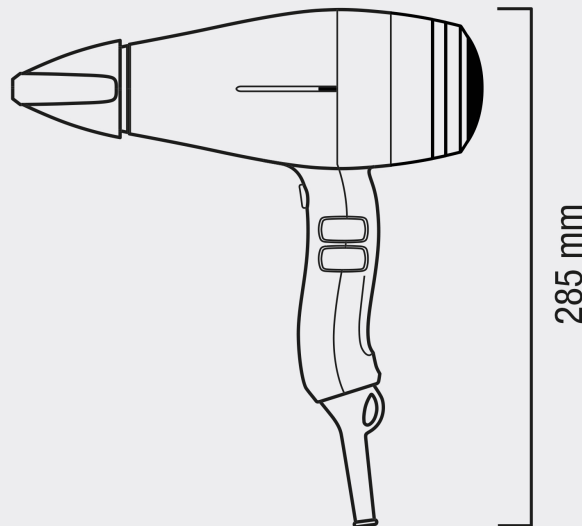

VA 8605 RB

HI-POWER ROYAL BLUE

THE ULTRA-DURABLE, EXTREMELY
POWERFUL PROFESSIONAL HAIRDRYER

2400 W

255 mm

89 mm

285 mm