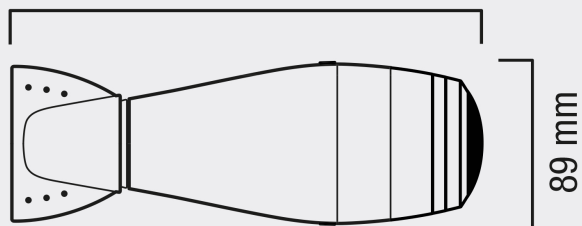

VA 8605 RB

HI-POWER ROYAL BLUE

THE ULTRA-DURABLE, EXTREMELY
POWERFUL PROFESSIONAL HAIRDRYER

2400 W

255 mm

89 mm

285 mm