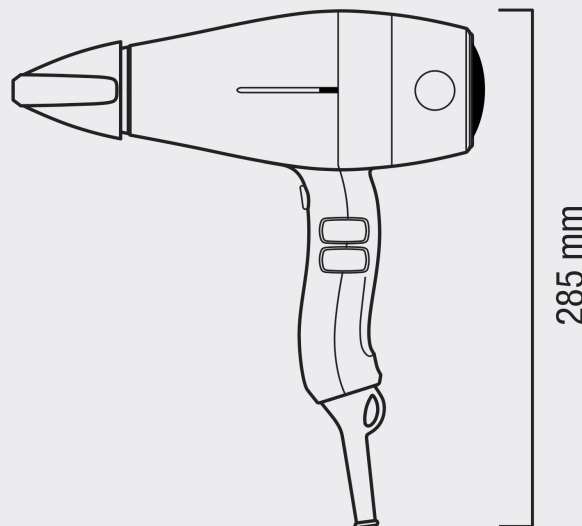

VA 8605 RB

HI-POWER ROYAL BLUE

THE ULTRA-DURABLE, EXTREMELY
POWERFUL PROFESSIONAL HAIRDRYER

2400 W

255 mm

89 mm

285 mm