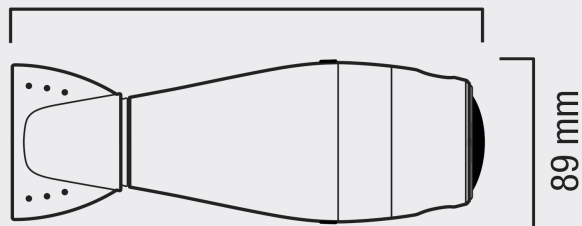

VA 8605 RB

HI-POWER ROYAL BLUE

THE ULTRA-DURABLE, EXTREMELY
POWERFUL PROFESSIONAL HAIRDRYER

2400 W

255 mm

89 mm

285 mm