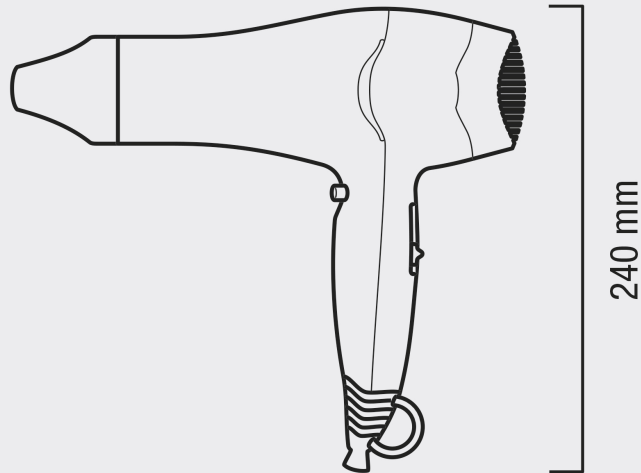

Mod. 561.19 TF

EXCEL 1800 TF

THE ULTRA-LIGHT HAIRDRYER WITH WALL
HOLDER

1800 W

260 mm

88 mm

240 mm