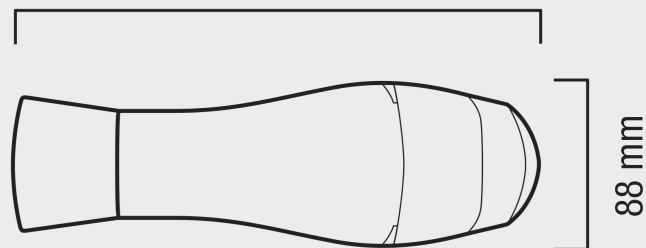

Mod. 561.19 TF

EXCEL 1800 TF

THE ULTRA-LIGHT HAIRDRYER WITH WALL
HOLDER

1800 W

260 mm

88 mm

240 mm