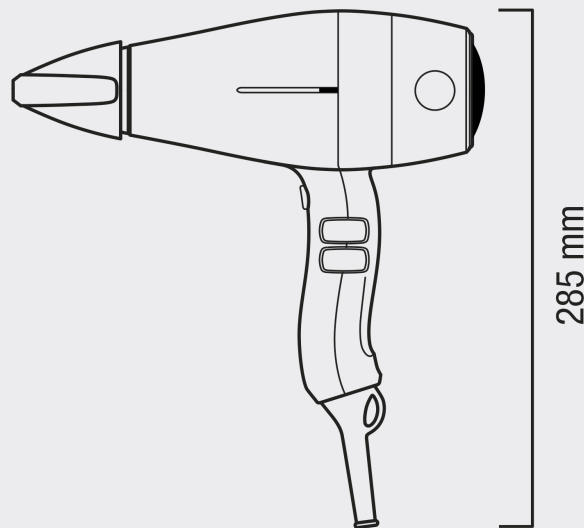

MP 3.2X RC

MASTER PRO 3200 SATIN BLACK

HIGH PERFORMANCE AND ULTRA-SILENT

2400 W

255 mm

89 mm

285 mm