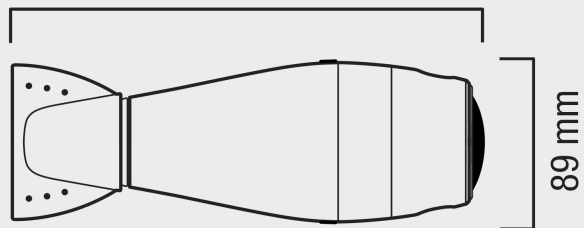

MP 3.2X RC

MASTER PRO 3200 SATIN BLACK

HIGH PERFORMANCE AND ULTRA-SILENT

2400 W

255 mm

89 mm

285 mm